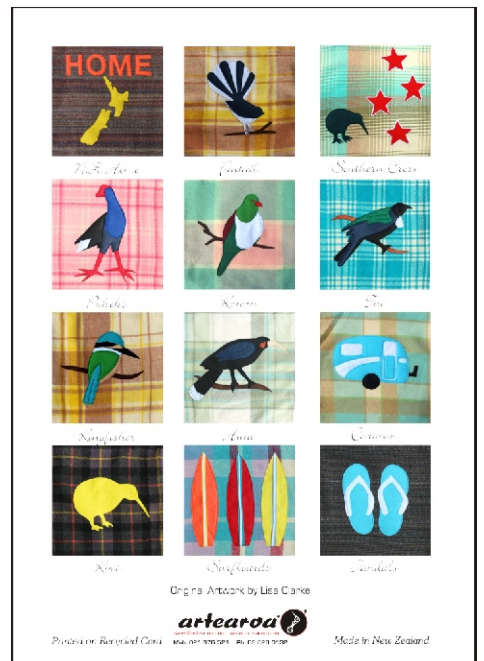

CAL.A4.PC.QK