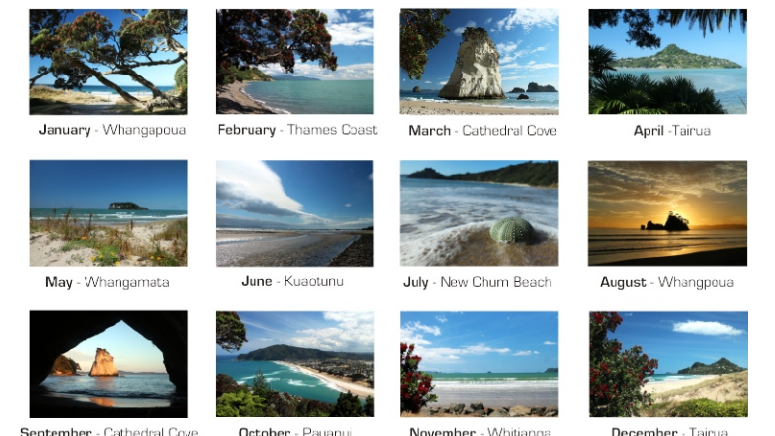

# calendars

A4 Size Wall Hanging Calendar.  
Ideal for posting or Souvenir.  
12x New Zealand Images.  
Bagged with envelope.

Wall Hanging Calendar  
297 x 210mm  
CAL.WH.

0818

# A4 Wall Calendars

CAL.WH.NN.19

CAL.WH.CC.19

CAL.WH.KS.19

**artearoa**<sup>®</sup> 

www.artearoa.com  
 sales@artearoa.com  
 Cell+64(21)976521  
 Phone +64(9)8280132

**calendars**

A4 Size Wall Hanging Calendar.  
 Ideal for posting or Souvenir.  
 12x New Zealand Images.  
 Bagged.